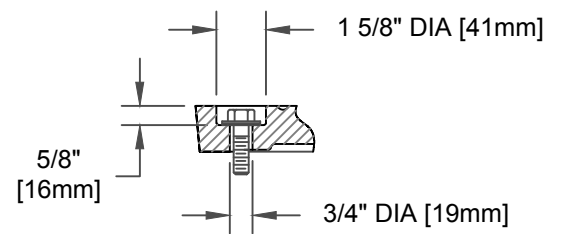

1 1/4" SHARP FACE  
GOTHIC

(6) 1" DIA HOLES  
ON A 37" B.C.

(2) EPIC® PICKBARS

(4) 1/2"-13 SS HX HD BLTS  
WITH STEEL & RUBBER WASHERS

**COVER SECTION**

**BOLTING DETAIL**

**FRAME SECTION**