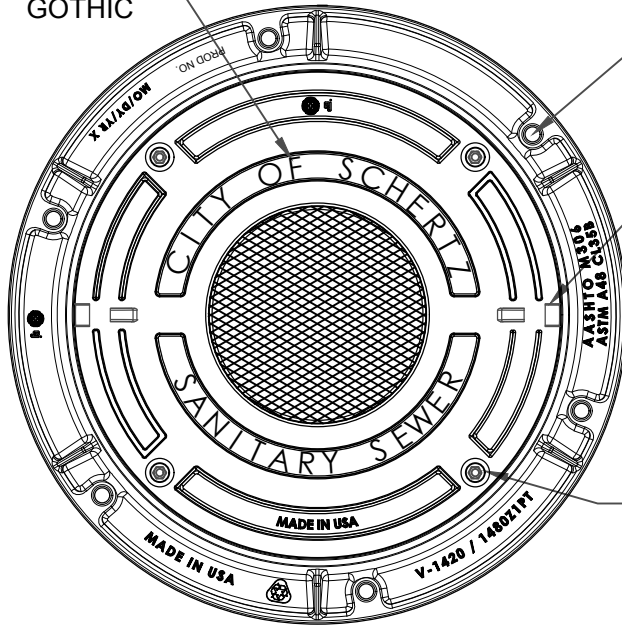

1 1/4" SHARP FACE  
GOTHIC

(6) 1" DIA HOLES  
ON A 37" B.C.

(2) EPIC® PICKBARS

(4) 1/2"-13 SS HX HD BLTS  
WITH STEEL & RUBBER WASHERS

**COVER SECTION**

**BOLTING DETAIL**

**FRAME SECTION**