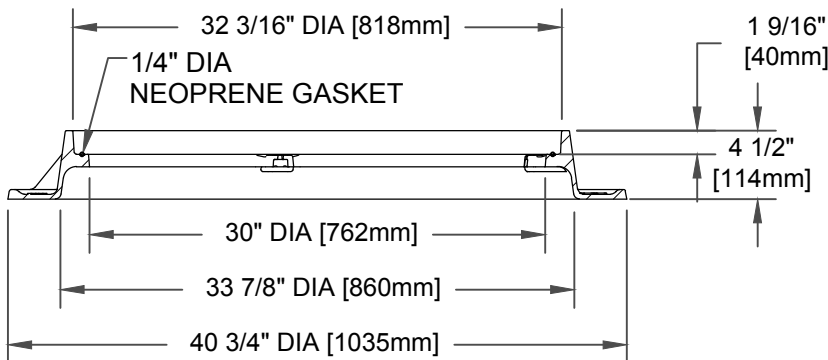

1 1/4" SHARP FACE  
GOTHIC

(6) 1" DIA HOLES  
ON A 37" B.C.

(2) EPIC® PICKBARS

(4) 1/2"-13 SS HX HD BLTS  
WITH STEEL & RUBBER WASHERS

**COVER SECTION**

**BOLTING DETAIL**

**FRAME SECTION**