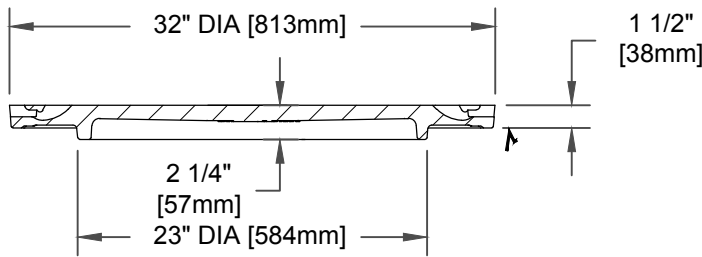

1 1/4" SHARP FACE  
GOTHIC

(6) 1" DIA HOLES  
ON A 37" B.C.

(2) EPIC® PICKBARS

(4) 1/2"-13 SS HX HD BLTS  
WITH STEEL & RUBBER WASHERS

**COVER SECTION**

**BOLTING DETAIL**

**FRAME SECTION**